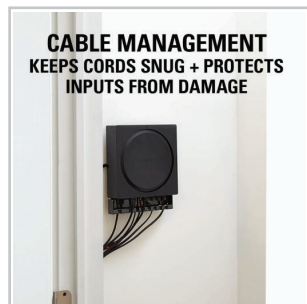

SANUS®

YOU'LL LOVE THIS WALL MOUNT

DESIGNED TO FIT THE SONOS AMP

\$99.99

Slim Wall Mount for Sonos Amp | WSSCAM1

- > Formed to fit Amp, helps to maximize space and reduce clutter
- > Allows Sonos Amp to be mounted vertically or upside-down